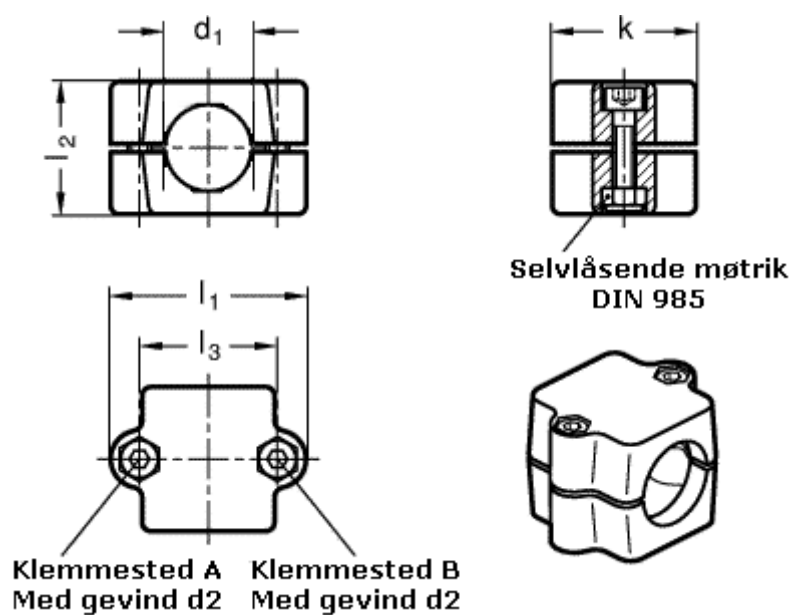

Article number: 20241B50112BL  
Description: E+G Tube connector  
GN 241-B50-11-BL

## Measures

d1 = 50  
d2 = M10  
k = 76  
l1 = 98  
l2 = 70  
l3 = 73